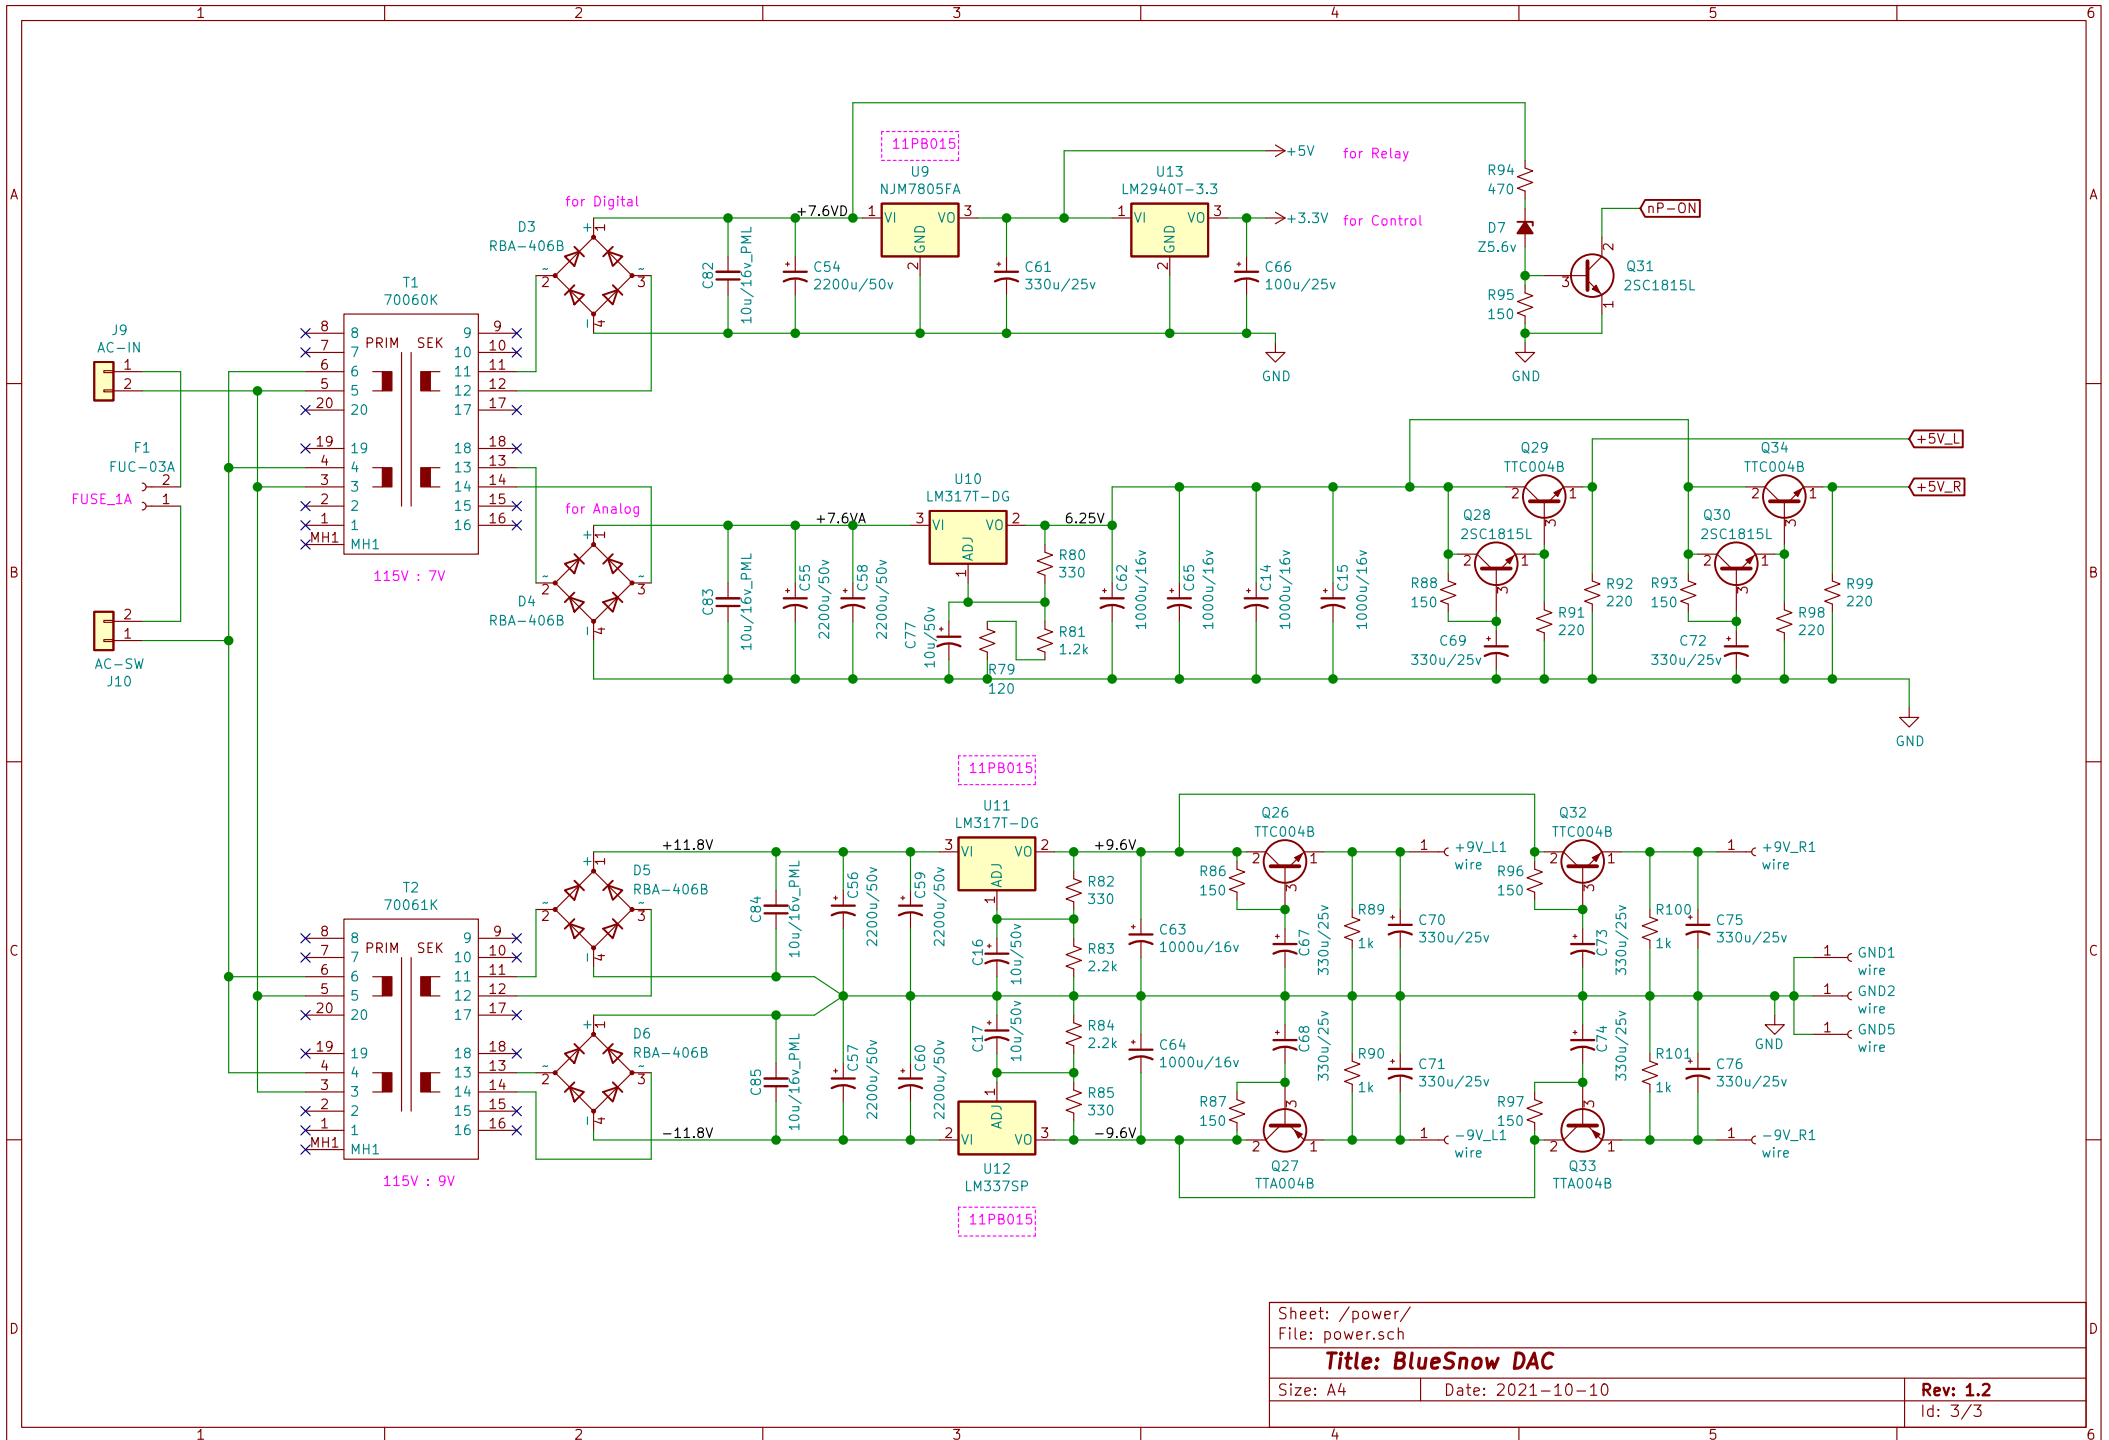

Sheet: control
File: control.sch

Sheet: power
File: power.sch

Sheet: /power/	
File: power.sch	
Title: BlueSnow DAC	
Size: A4	Date: 2021-10-10
Rev: 1.2	
Id: 3/3	