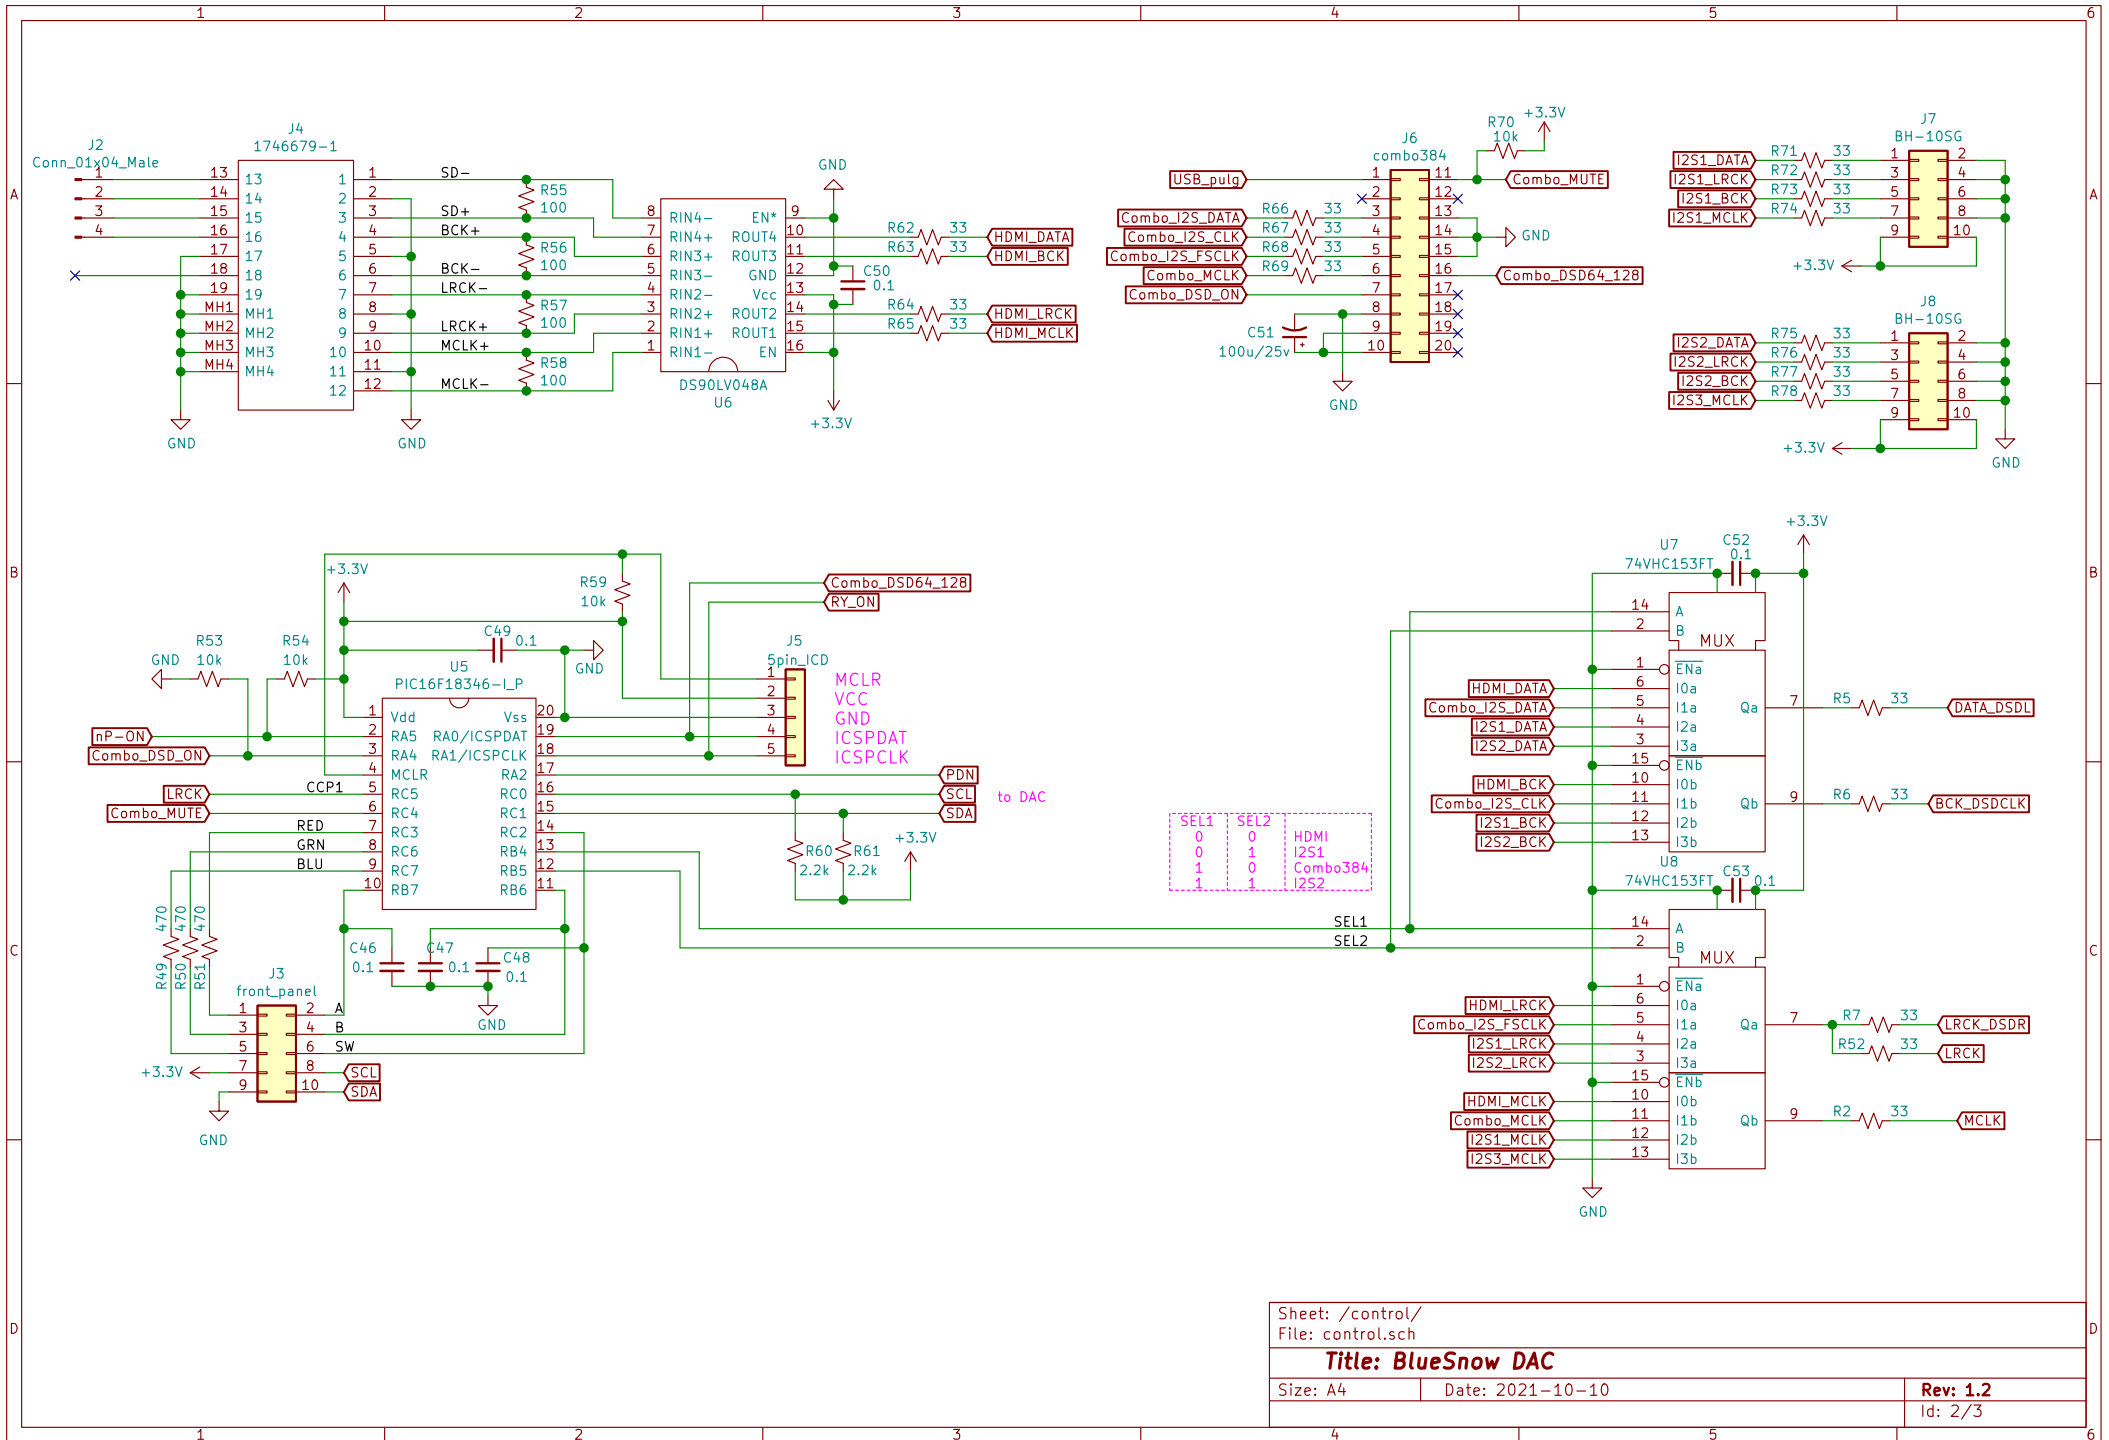

Sheet: control
File: control.sch

Sheet: power
File: power.sch

Sheet: /power/	
File: power.sch	
Title: BlueSnow DAC	
Size: A4	Date: 2021-10-10
Rev: 1.2	
Id: 3/3	